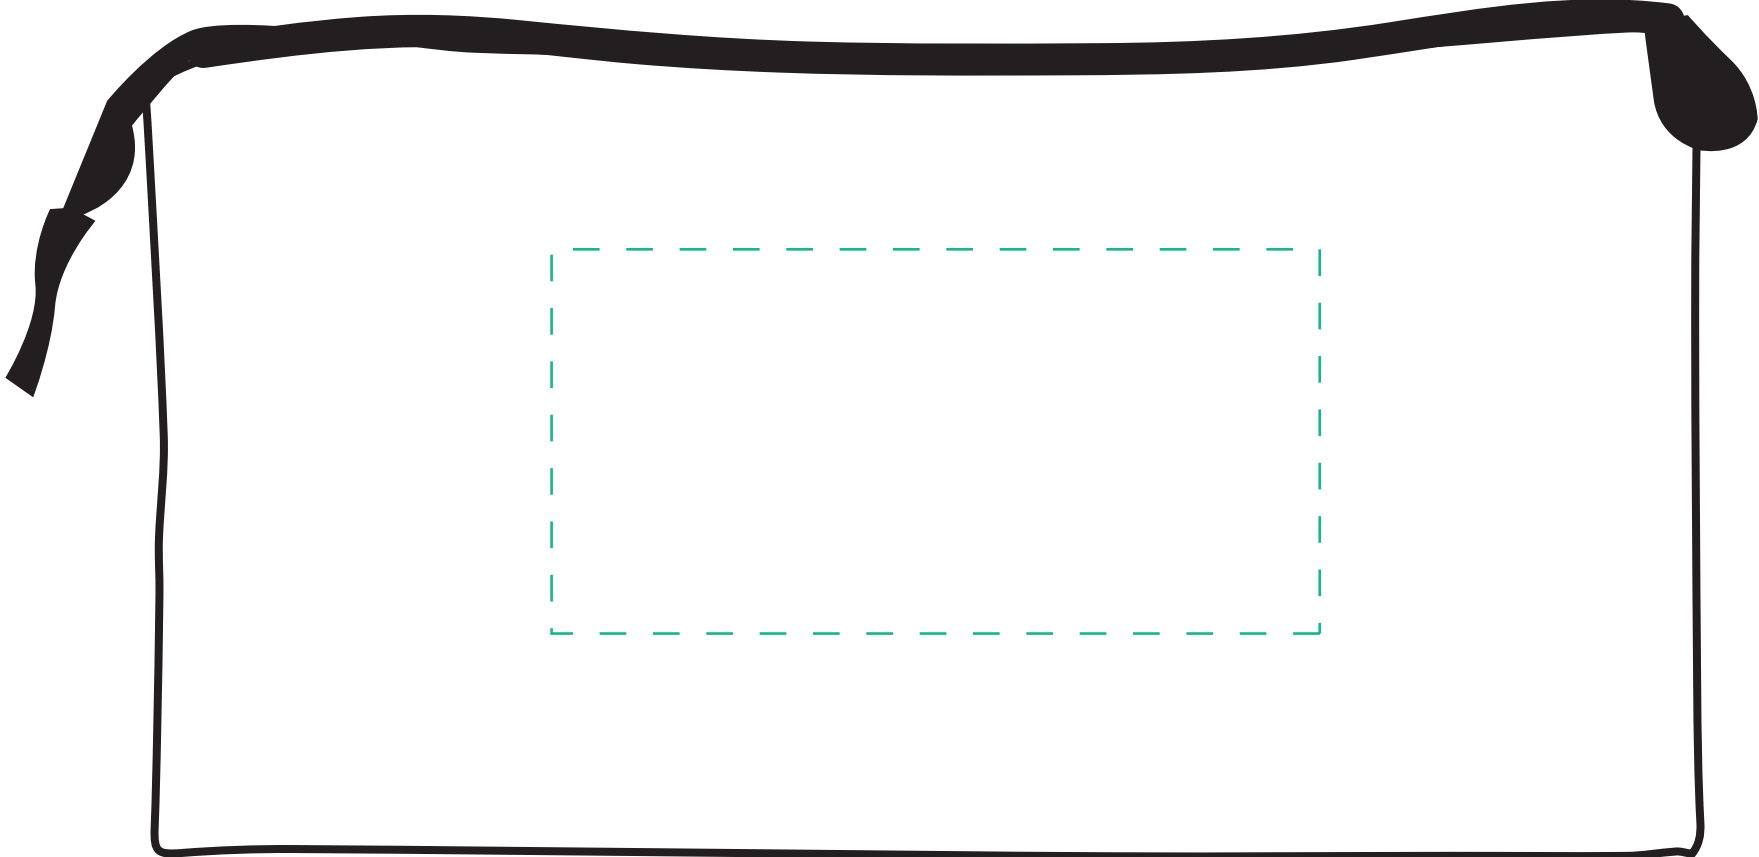

V835D | Torba Accessory Bag

Product Size: 8"W x 4.5"H x 1.5"D

Imprint Area: 4"W x 2"H

(Imprint Area Scaled to Size)