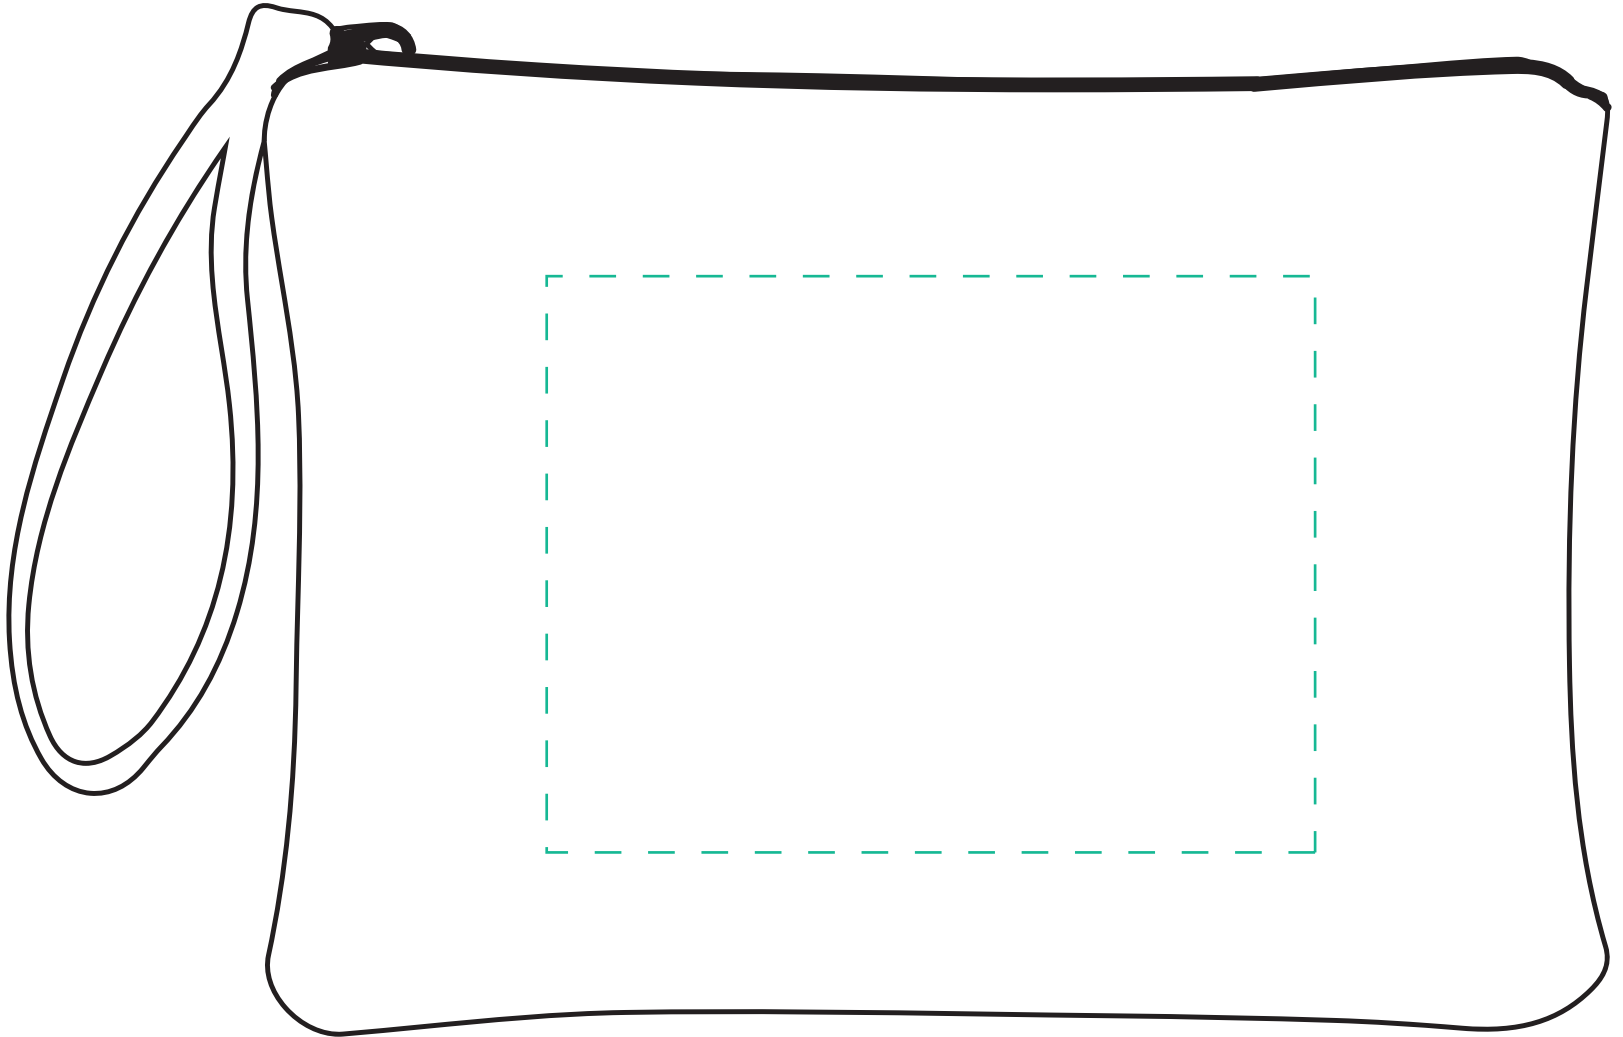

Z1284 | Divine Metallic Cosmetic Bag

Product Size: 7.25"W x 5"H

Imprint Area: 4"W x 3"H

(Imprint Area Scaled to Size)