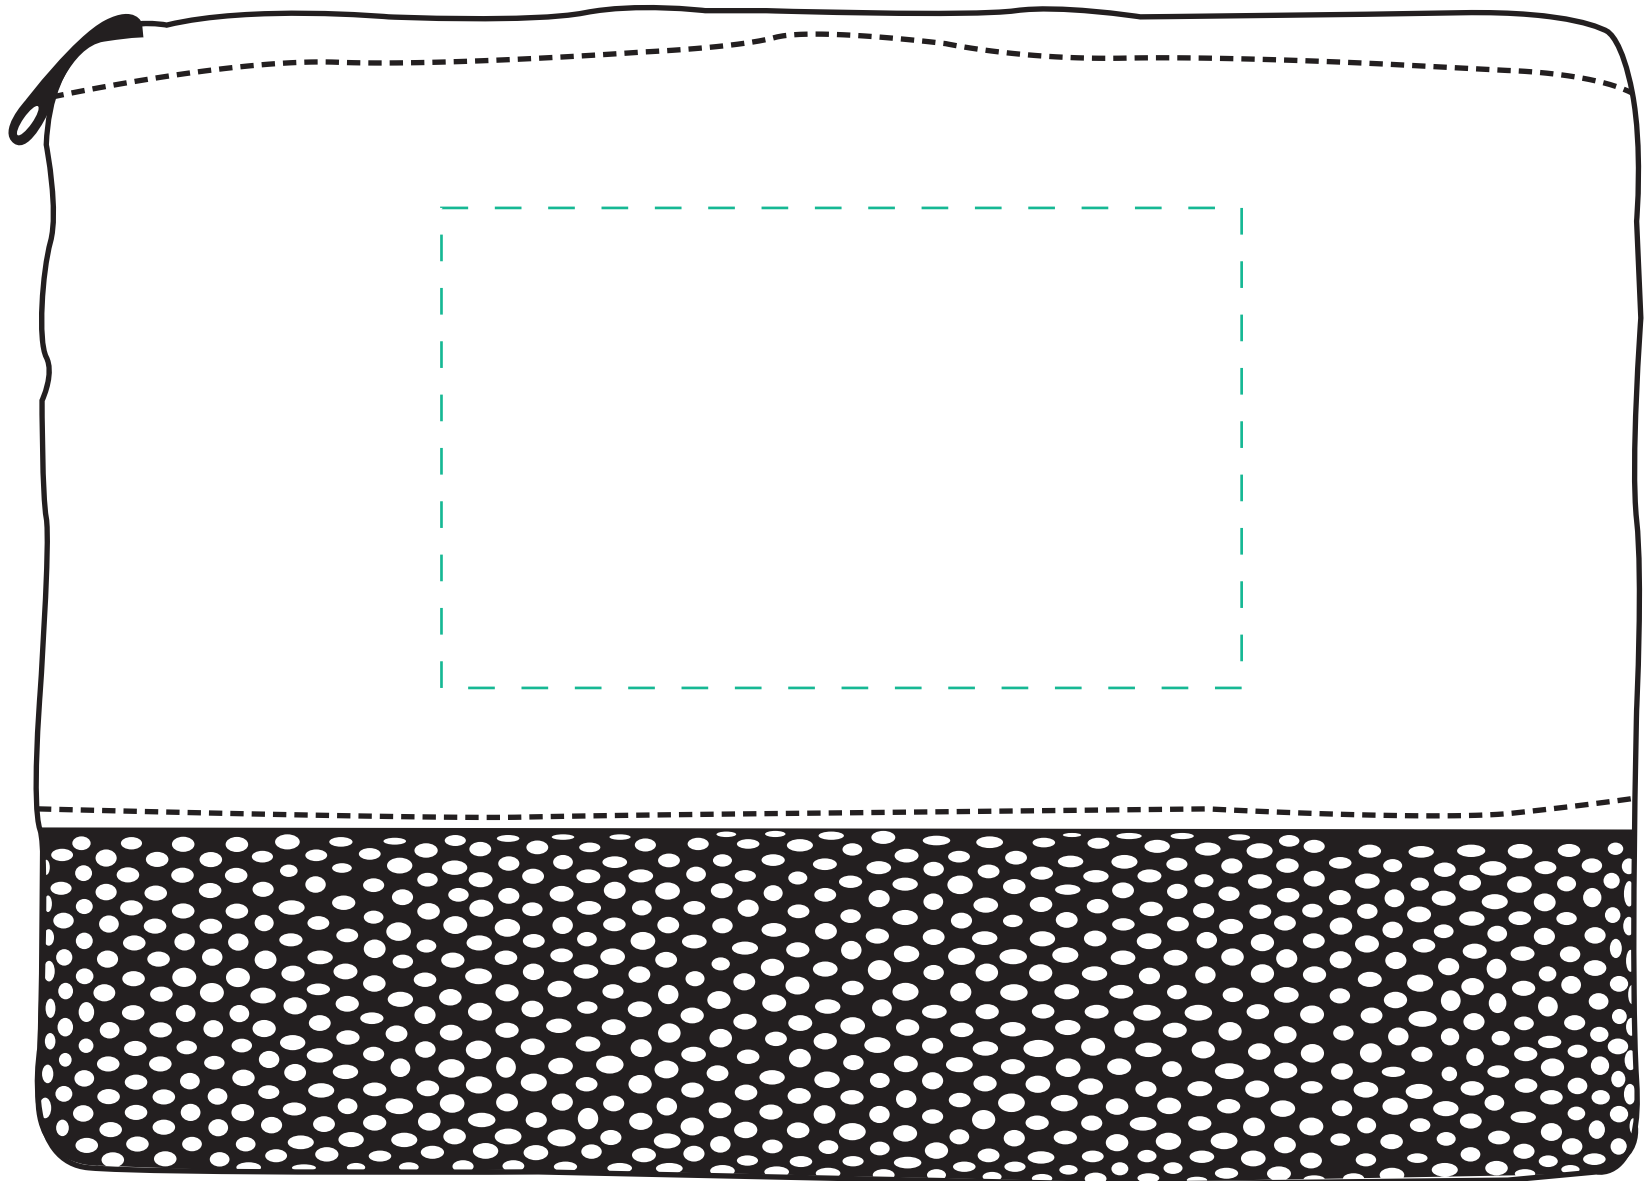

# Z1289 | Mesh Vanity Cosmetic Bag

Product Size: 8.5"W x 6"H

Imprint Area: 4.5"W x 2.5"H

(Imprint Area Scaled to Size)