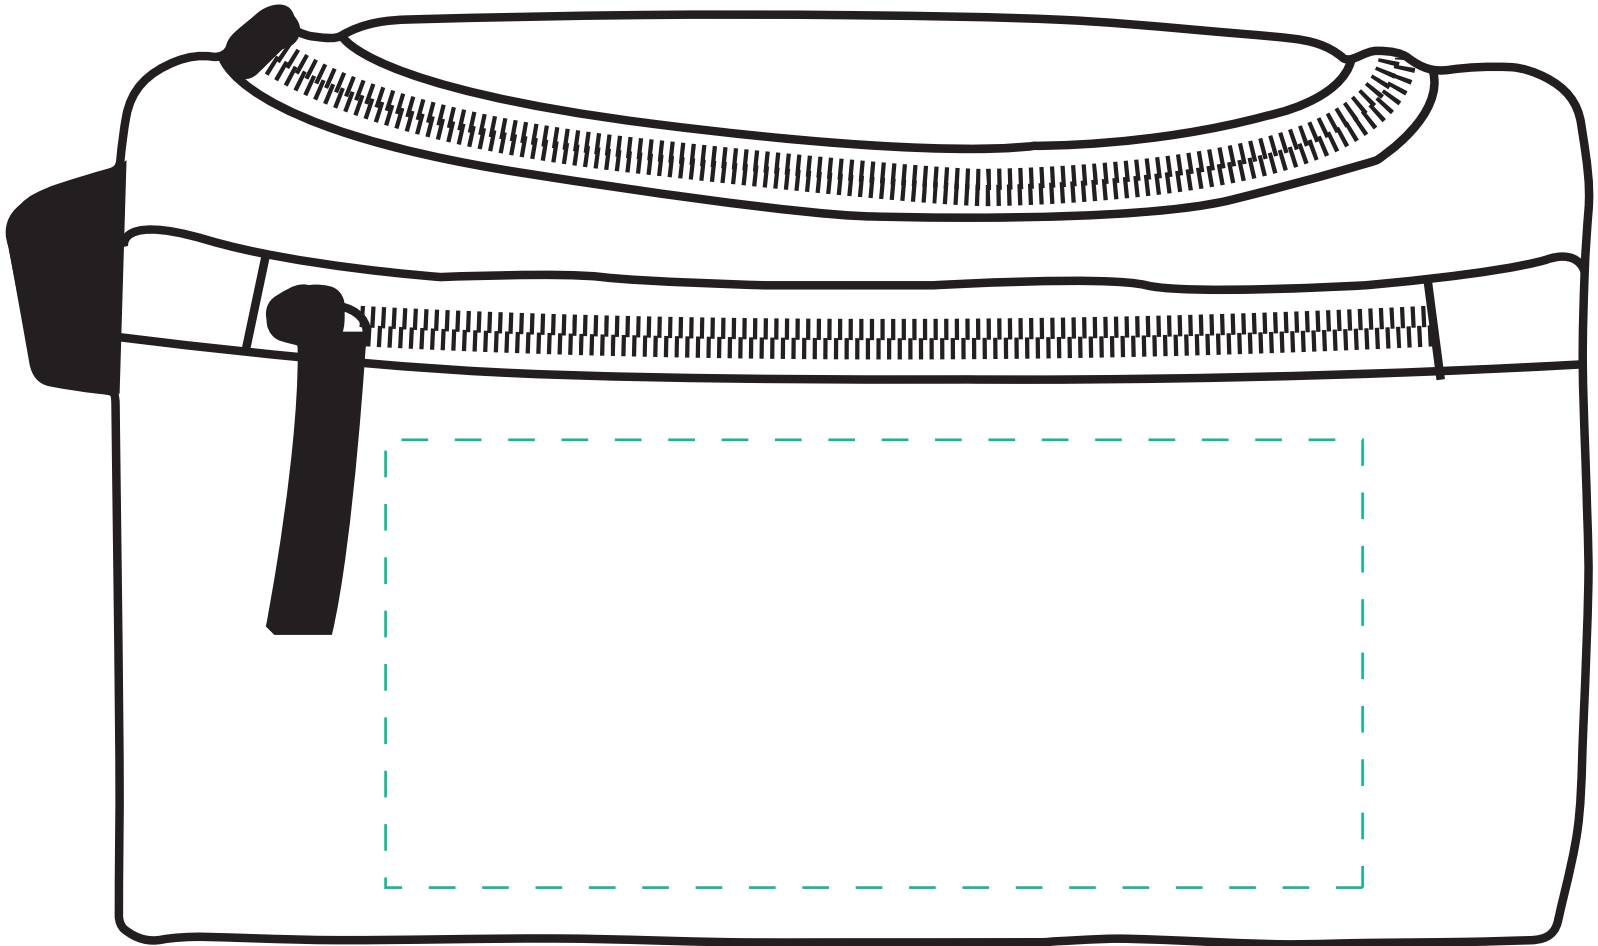

Z1507F | Deluxe Travel Toiletry Bag - Full Color

Product Size: 9.75"W x 5.75"H

Imprint Area: 6"W x 2.75"H

(Imprint Area Scaled to Size)