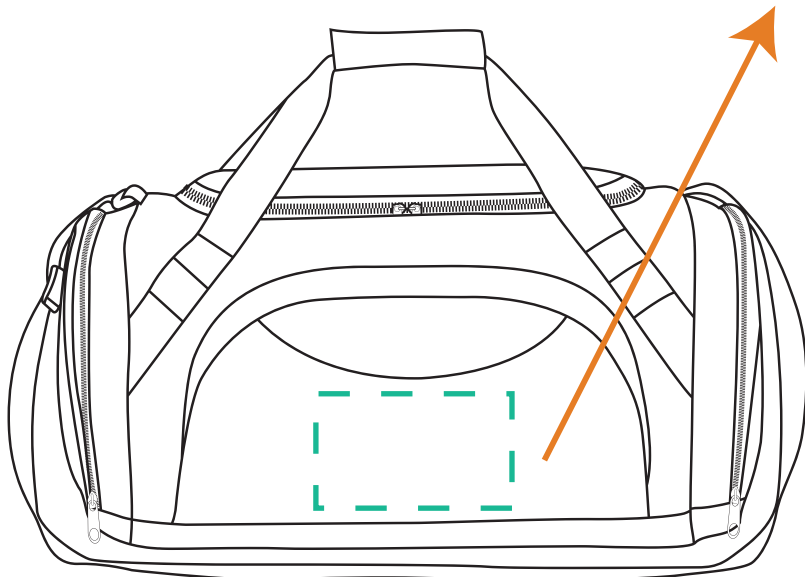

# Z399F | Deluxe Weekender Duffel Bag-Full Color

Product Size: 20"W x 10"H x 9-1/2"D

Imprint Area: 6"W x 3-1/2"H

(Imprint Area Scaled to Size)

**COMPOSITE  
NOT ACTUAL SIZE**