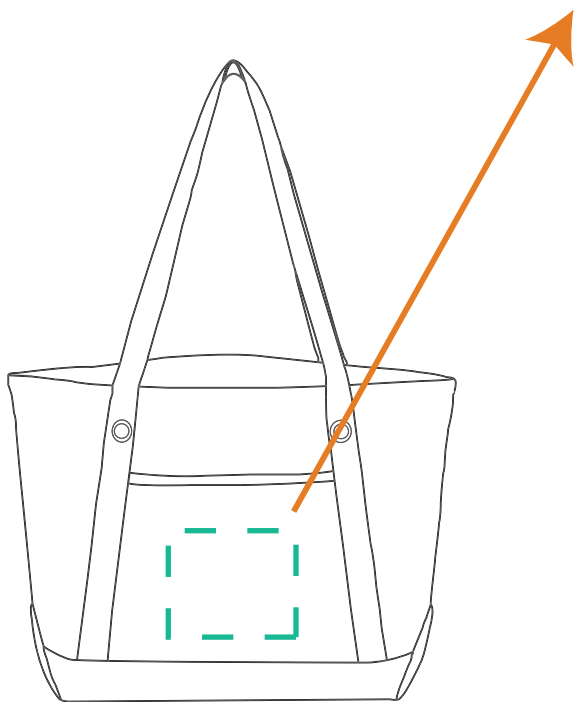

Z454F | Medium Cotton Sailor Tote Bag-Full Color

Product Size: 20-1/2"W x 13"H x 7"D

Imprint Area: 6"W x 5"H

(Imprint Area Scaled to Size)

**COMPOSITE
NOT ACTUAL SIZE**