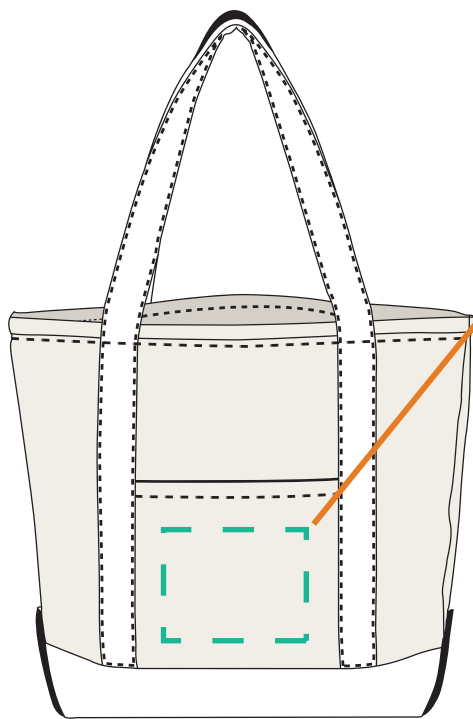

Z455F | Petite Cotton Canvas Boat Tote-Full Color

Product Size: 15"W x 12"H x 5"D

Imprint Area: 4-1/2"W x 3-1/2"H

(Imprint Area Scaled to Size)

**COMPOSITE
NOT ACTUAL SIZE**