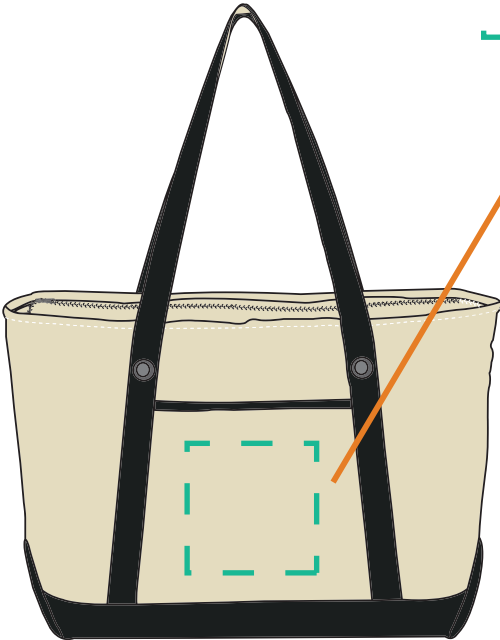

Z457F | Large Cotton Sailor Tote Bag-Full Color

Product Size: 23"W x 14"H x 7"D

Imprint Area: 6"W x 6"H

(Imprint Area Scaled to Size)

**COMPOSITE
NOT ACTUAL SIZE**