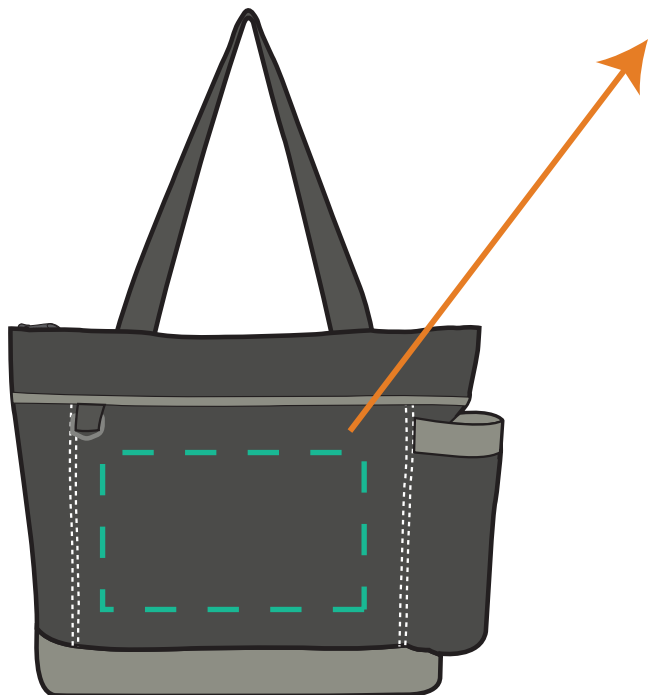

Z490F | Odyssey Tote Bag-Full Color

Product Size: 15-1/2"W x 14"H x 4-1/2"D

Imprint Area: 10"W x 6"H

(Imprint Area Scaled to Size)

COMPOSITE
NOT ACTUAL SIZE