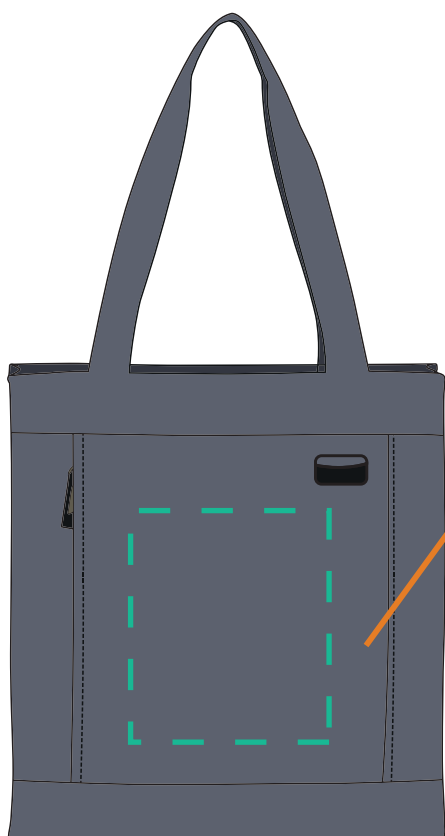

Z514F | Heathered Gray Business Tote-Full Color

Product Size: 13-1/2"W x 14-3/4"H x 2-1/2"D

Imprint Area: 6"W x 7"H

(Imprint Area Scaled to Size)

**COMPOSITE
NOT ACTUAL SIZE**